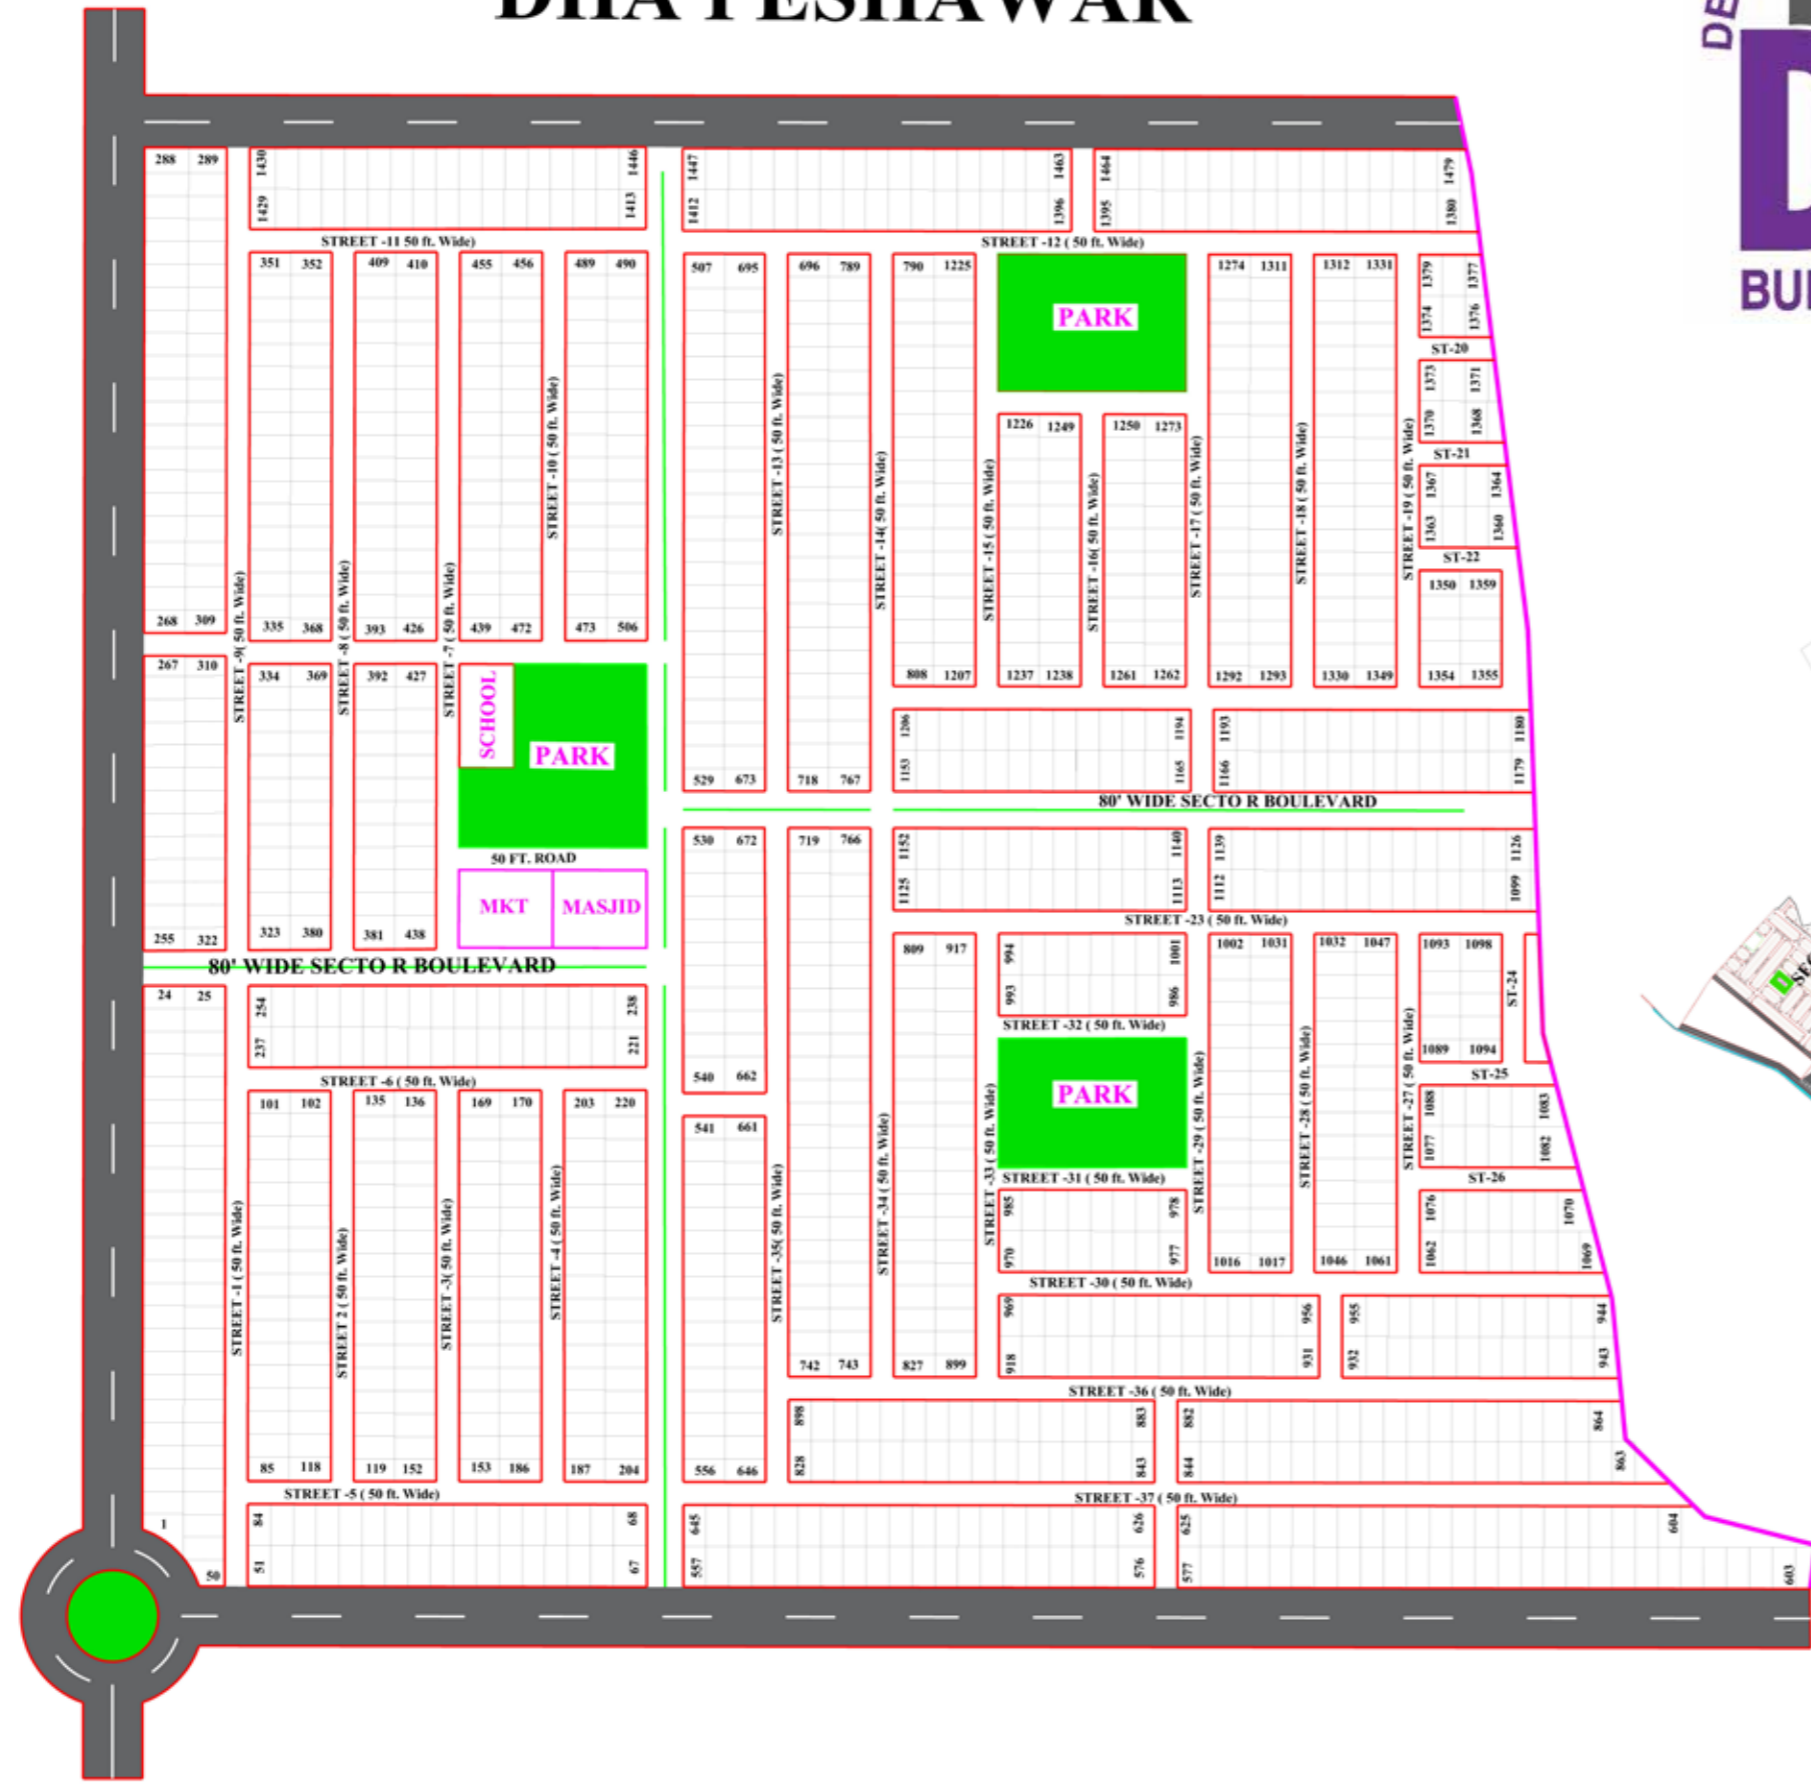

DHAP TOWN PLAN

Marketed by:

111-111-160
starmarketingonline.com

SECTOR-A

DHA PESHAWAR

Marketed by:

111-111-160
starmarketingonline.com

SECTOR-B DHA PESHAWAR

Marketed by:

111-111-160
starmarketingonline.com

SECTOR-C

DHA PESHAWAR

Marketed by:

111-111-160
starmarketingonline.com

SEC - PRISM DHA PESHAWAR

Sec - C

Marketed by:
STAR Marketing (Pvt.) Ltd.
 111-111-160
 starmarketingonline.com

80' WIDE SECTOR BOULEVARD-1

SEC - NB COM DHA PESHAWAR