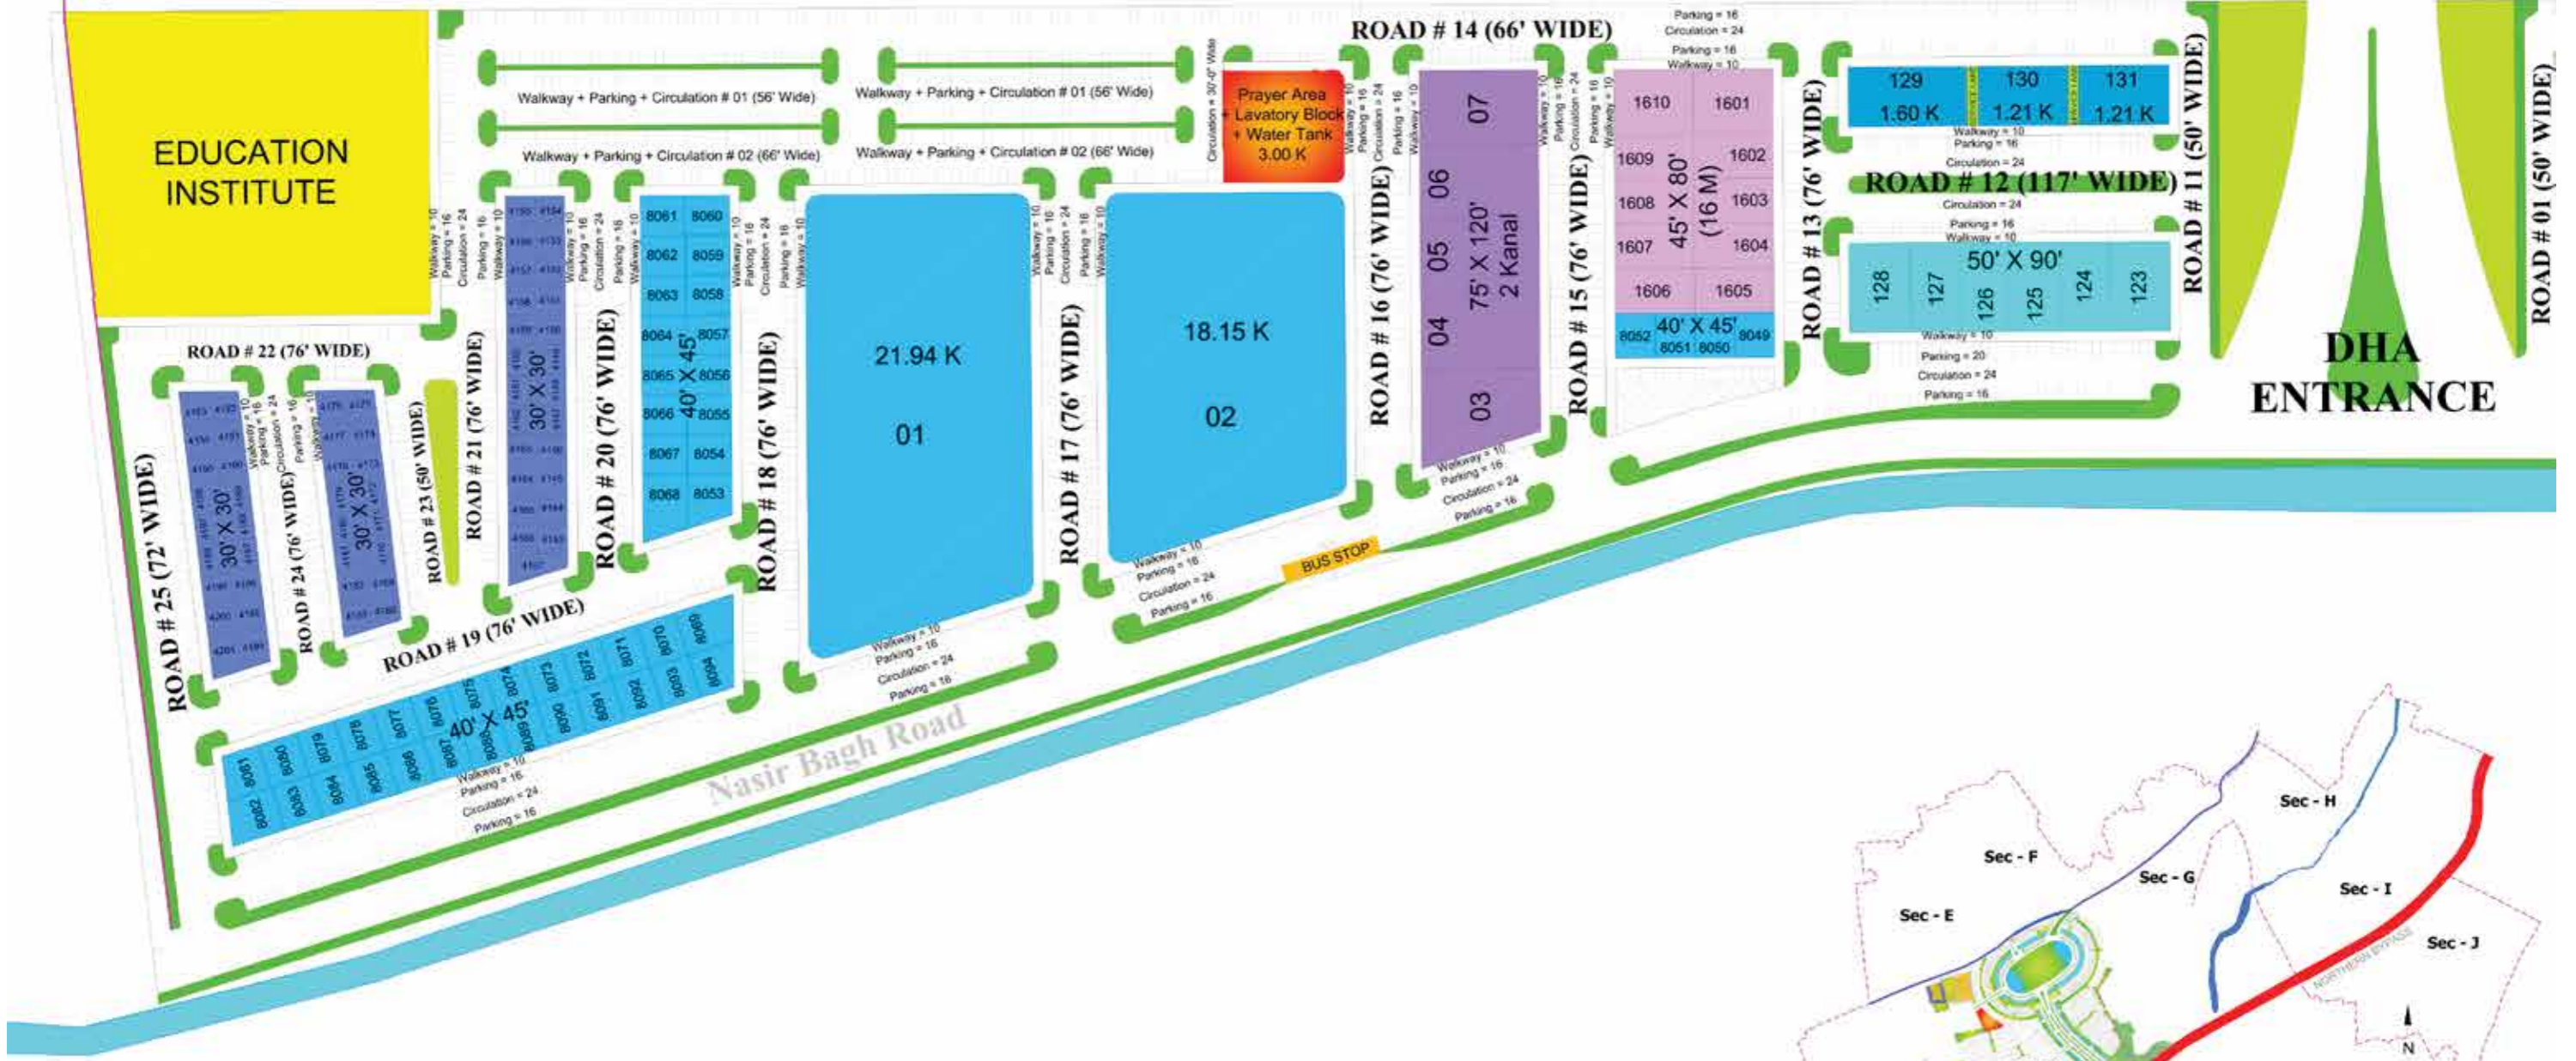

DHAP TOWN PLAN

Marketed by:

111-111-160
starmarketingonline.com

SECTOR-A

DHA PESHAWAR

Marketed by:

111-111-160
starmarketingonline.com

SECTOR-B DHA PESHAWAR

Marketed by:
STAR Marketing (Pvt.) Ltd.
 111-111-160
 starmarketingonline.com

80' WIDE SECTOR BOULEVARD-1

SEC - NB COM DHA PESHAWAR